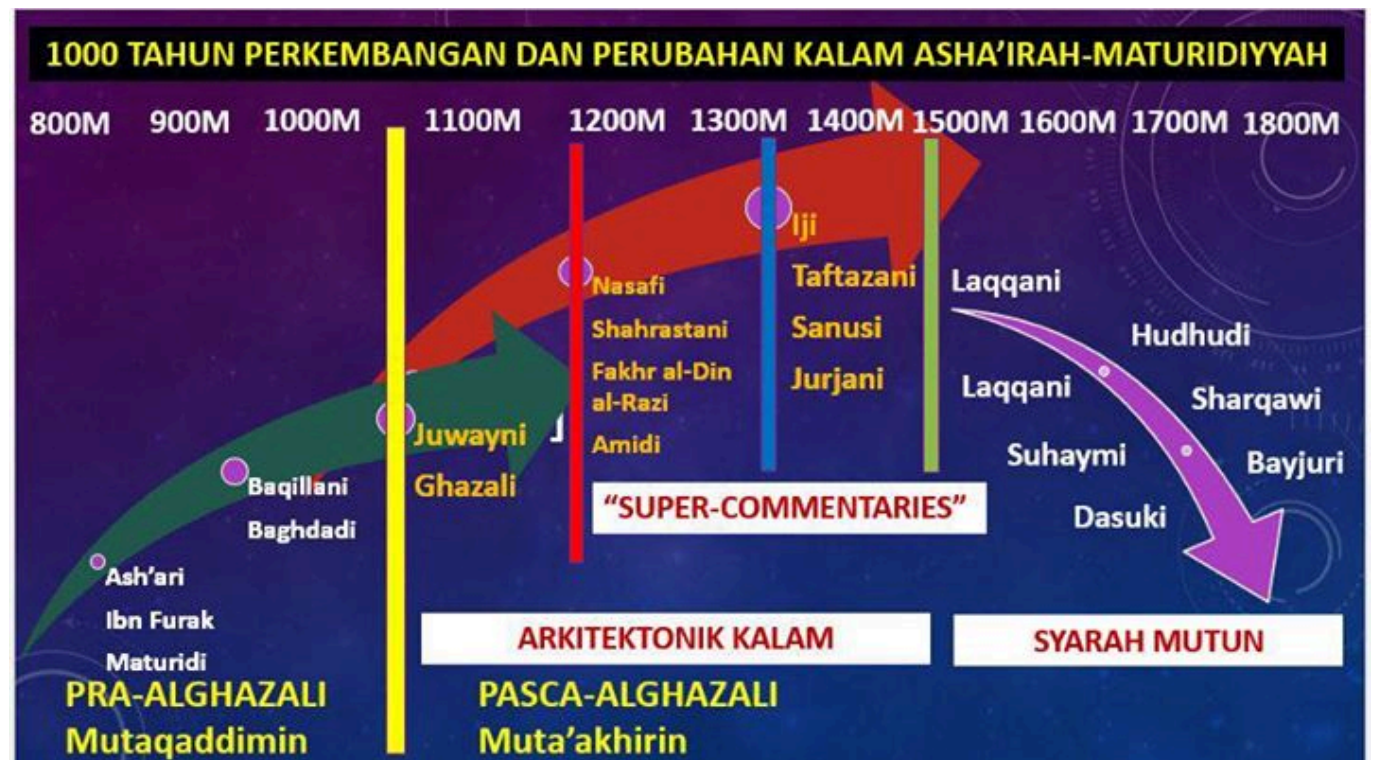

Islamic & Strategic Studies Institute (ISSI) added 8 new photos.

Islamic & Strategic Studies Institute (ISSI) added 8 new photos.

KULIAH NO:2 – SEMESTER AL-GHAZALI
ARKITEKTONIK ILMU KALAM
ANALISIS METASAINS
DISIPLIN ILMU KALAM
DR AMRAN MUHAMMAD

Logos: ISSI, SEKOLAH KĀLAM, KR & M, KALAM RESEARCH & MEDIA, ENTREPRENEURSHIP ENVIRONMENT ETHICS, STS DEPARTMENT OF SCIENCE AND TECHNOLOGY STUDIES FACULTY OF SCIENCE, UNIVERSITY OF MALAYA.